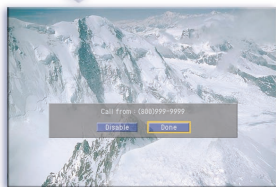

# SIR-S70

DIRECTV® Multi-Satellite Receiver

- Access to over 225 Digital-Quality Audio and Video Channels
- Samsung's Proprietary Game pack
- Small and Compact Design
- On-screen Caller ID\*
- Up to 3-Day Advanced Program Guide™
- Multiple A/V Outputs
- Bilingual User Interface (English/Spanish)

Advanced Program Guide™

Caller ID subscribers, see who's calling with an on-screen display

Game pack, fun and easy to play games included.

\*The Caller ID feature only works if you subscribe to the Caller ID service provided by your local telephone service.